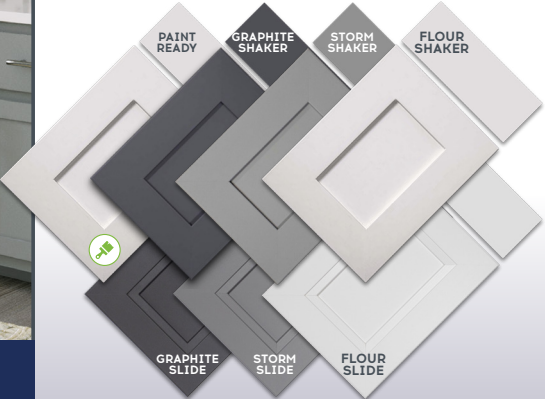

We are constantly delivering new items and enhancements to our product line. Please contact your sales rep for the most current product information.

PRODUCT MENU

DOOR STYLES AND COLORS

Flour Shaker

SHAKER: Our classic Shaker door available in 7 colors and a primed-for-paint option.

Shaker Fusion Storm

FUSION: Slab drawer fronts in combination with 5-piece door fronts.

DOOR STYLES AND COLORS

Snow Gloss Slab

SLAB: A clean, modern look available in 7 colors and a primed-for-paint option.

Graphite Slide

SLIDE: An enhanced shaker style available in 4 colors.

HANDLES, PULLS & KNOBS

Bar Pull

Satin Nickel
4-1/2", 6"; 2" Knob

Artisan

Satin Nickel, Chrome,
Matte Black, Rose Gold
4-3/4", 6-1/16"; 1-7/32" Knob

Square

Satin Nickel, Chrome,
Matte Black, Rose Gold
4-1/4", 5-7/16"; 15/16" Knob

CALL YOUR REP TODAY
TO FIND OUT MORE!