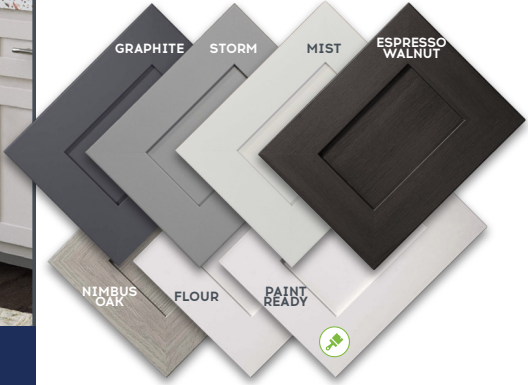

We are constantly delivering new items and enhancements to our product line. Please contact your sales rep for the most current product information.

PRODUCT MENU

DOOR STYLES AND COLORS

Flour Shaker

SHAKER: Our classic Shaker door available in 7 colors and a primed-for-paint option.

Shaker Fusion Storm

FUSION: Slab drawer fronts in combination with 5-piece door fronts.

DOOR STYLES AND COLORS

Snow Gloss Slab

SLAB: A clean, modern look available in 7 colors and a primed-for-paint option.

Graphite Slide

SLIDE: An enhanced shaker style available in 4 colors.

HANDLES, PULLS & KNOBS

Bar Pull

Satin Nickel
4-1/2", 6"; 2" Knob

Artisan

Satin Nickel, Chrome,
Matte Black, Rose Gold
4-3/4", 6-1/16"; 1-7/32" Knob

Square

Satin Nickel, Chrome,
Matte Black, Rose Gold
4-1/4", 5-7/16"; 15/16" Knob

CALL YOUR REP TODAY
TO FIND OUT MORE!