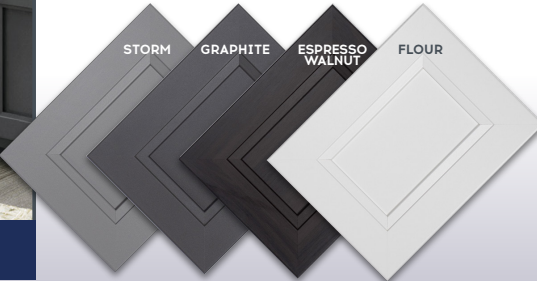

We are constantly delivering new items and enhancements to our product line. Please contact your sales rep for the most current product information.

PRODUCT MENU

DOOR STYLES AND COLORS

Flour Shaker

SHAKER: Our classic Shaker door available in 7 colors and a primed-for-paint option.

Shaker Fusion Storm

FUSION: Slab drawer fronts in combination with 5-piece door fronts.

DOOR STYLES AND COLORS

Snow Gloss Slab

SLAB: A clean, modern look available in 7 colors and a primed-for-paint option.

Graphite Slide

SLIDE: An enhanced shaker style available in 4 colors.

HANDLES, PULLS & KNOBS

Bar Pull

Satin Nickel
4-1/2", 6"; 2" Knob

Artisan

Satin Nickel, Chrome,
Matte Black, Rose Gold
4-3/4", 6-1/16"; 1-7/32" Knob

Cottage

Satin Nickel, Chrome,
Matte Black, Rose Gold
4-1/2", 5-7/8"; 1-7/32" Knob

Arch

Satin Nickel, Chrome,
Matte Black, Rose Gold
6", 7-1/8"; 1-7/16" Knob

Loft

Satin Nickel, Chrome,
Matte Black, Rose Gold
4-5/8", 5-7/8"; 15/16" Knob